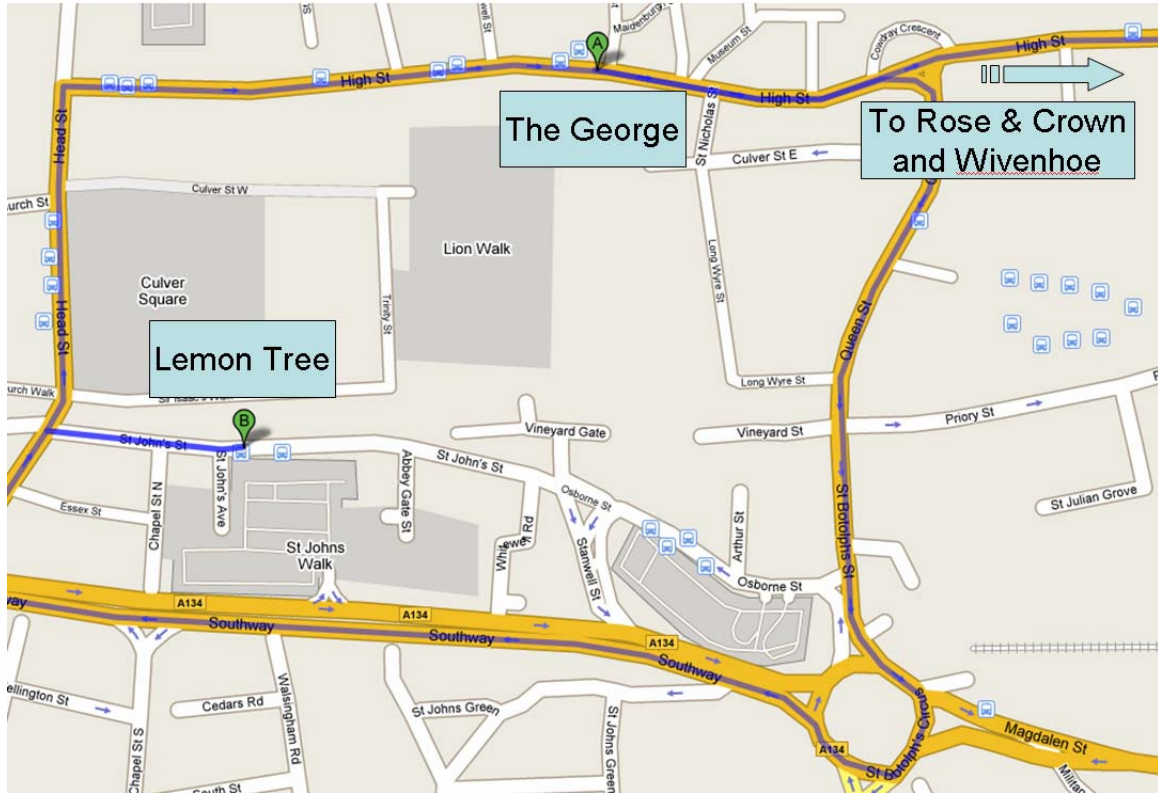

## ODaF Dinner

The Lemon Tree  
48 St Johns Street  
Colchester, Essex ,CO2 7AD  
Telephone 01 206 767 337  
<http://www.the-lemon-tree.com>

We'll be gathering in the Roman Cavern at 20h00